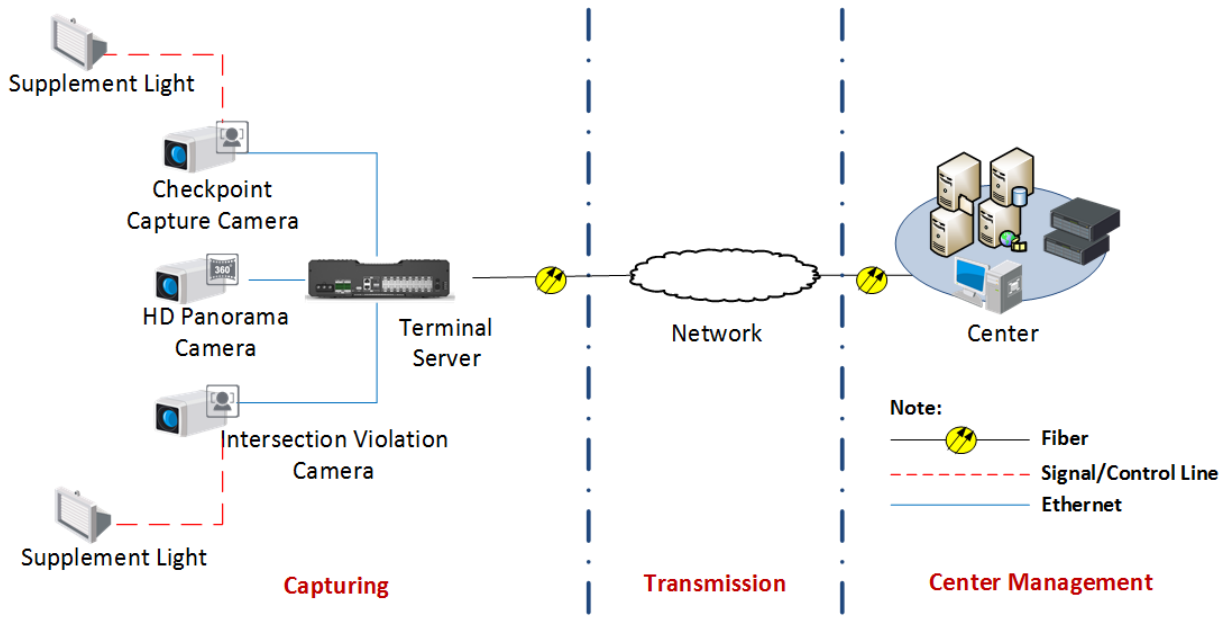

Typical Application