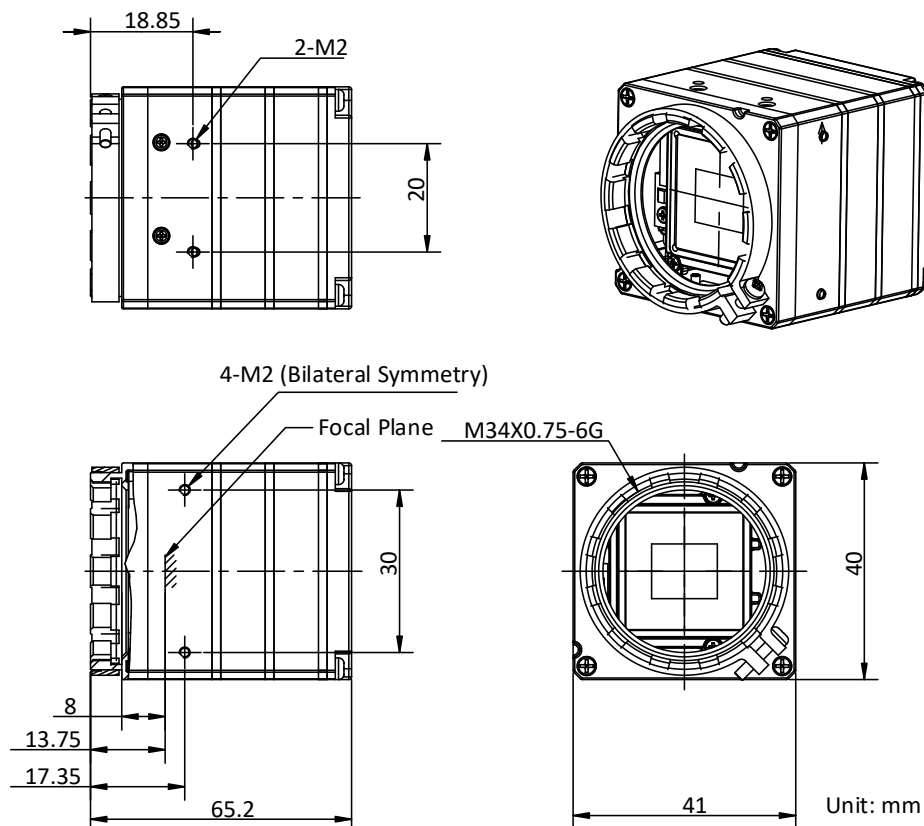

Storage	TF card
Alarm	1-ch input, 1-ch output
Video Compression	H.265/H.264/MJPEG
User/Host Level	Up to 32 users, 3 levels: Administrator, Operator, User
Security Measures	User authentication (ID and PW), HTTPS encryption, IEEE 802.1x access control, IP address filtering
Web Browser	IE 10-11, Chrome 41-44, Firefox 30-51
General	
Power	5 VDC-12 VDC
Power Consumption	< 2.2 W (with zoom and focus off)
Working Temperature	-40 °C to 70 °C (-40 °F to 158 °F)
Working Humidity	< 90%
Storage Temperature	-45 °C to 85 °C (-49 °F to 185 °F)
Lens Mount	M34 × 0.75 mm , Customized
Dimension	40 mm × 41 mm × 65 mm (1.57" × 1.61" × 2.56")
Weight	< 111 g (0.24 lb)
Accessory	Cable ×2, Socket ×1, CD ×1

Available Model

DS-2TM06-LF/AN

Dimension